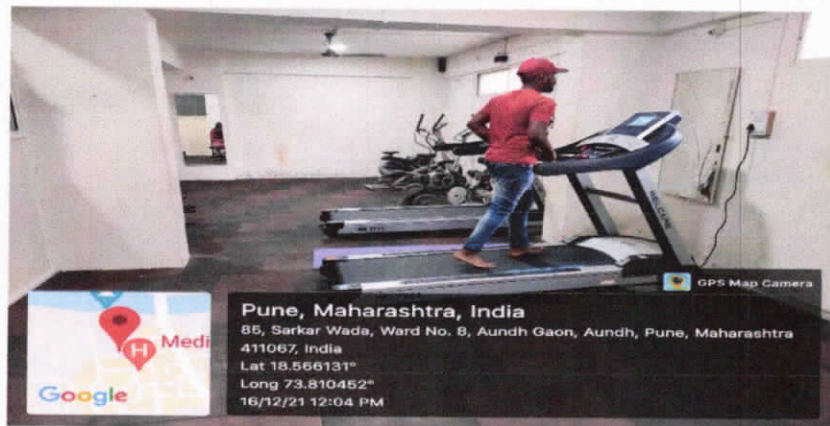

Rayat Shikshan Sansthas
Dr. Babasaheb Ambedkar Mahavidhyalaya, Aundh, Pune- 67

4.1.2 *The Institution has adequate facilities for cultural activities, sports, games (indoor, outdoor), gymnasium, yoga center etc.*

Gymkhana office with PC and internet facility

Gymkhana with PC and internet facility

Gymkhana with pullup and push up facility

Gymkhana with sit up and weightlifting facility

Republic day celebration on standing audience capacity Area with open stage

Multipurpose grounds for sports as well as street pay, exhibitions, sales, event promotions

Kusumagraj Katta used for street play practice

Vitthal Mandir Sports ground side of ground used for parking

Vitthal Mandir used of vachan sanskuriti cultural purpose