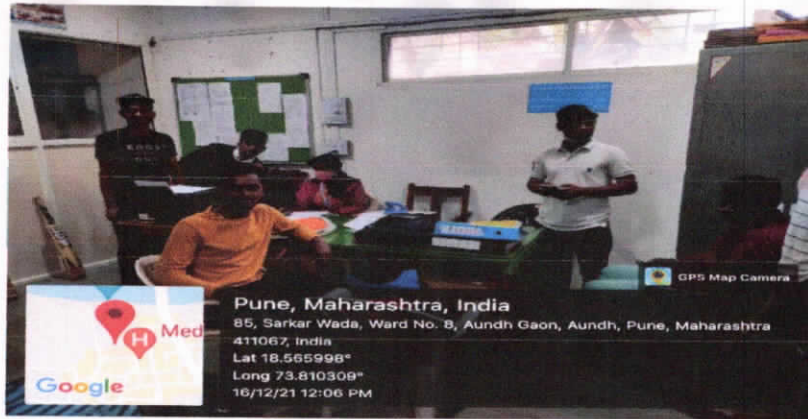

Rayat Shikshan Sansthas
Dr. Babasaheb Ambedkar Mahavidhyalaya, Aundh, Pune- 67

4.1.2 *The Institution has adequate facilities for cultural activities, sports, games (indoor, outdoor), gymnasium, yoga center etc.*

Gymkhana office with PC and internet facility