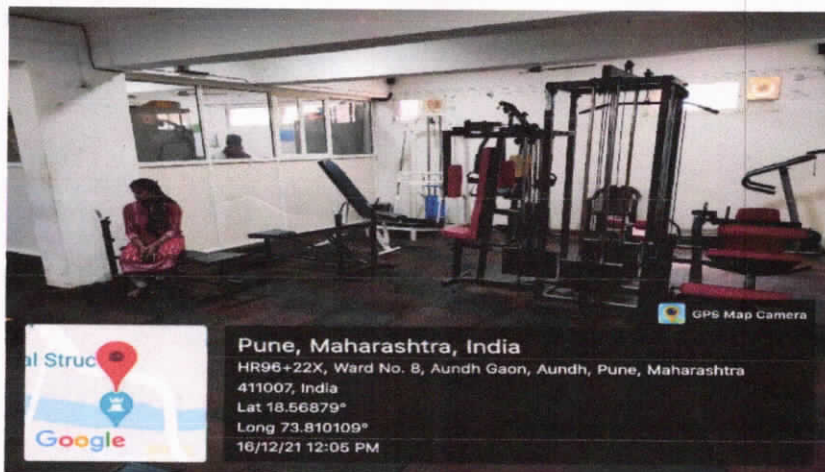

Rayat Shikshan Sansthas
Dr. Babasaheb Ambedkar Mahavidhyalaya, Aundh, Pune- 67

4.1.2 *The Institution has adequate facilities for cultural activities, sports, games (indoor, outdoor), gymnasium, yoga center etc.*

Gymkhana office with PC and internet facility

Gymkhana with PC and internet facility

Gymkhana with pullup and push up facility

Gymkhana with sit up and weightlifting facility

Republic day celebration on standing audience capacity Area with open stage

Multipurpose grounds for sports as well as street pay, exhibitions, sales, event promotions

Kusumagraj Katta used for street play practice

Vitthal Mandir Sports ground side of ground used for parking

Vitthal Mandir used of vachan sanskuriti cultural purpose